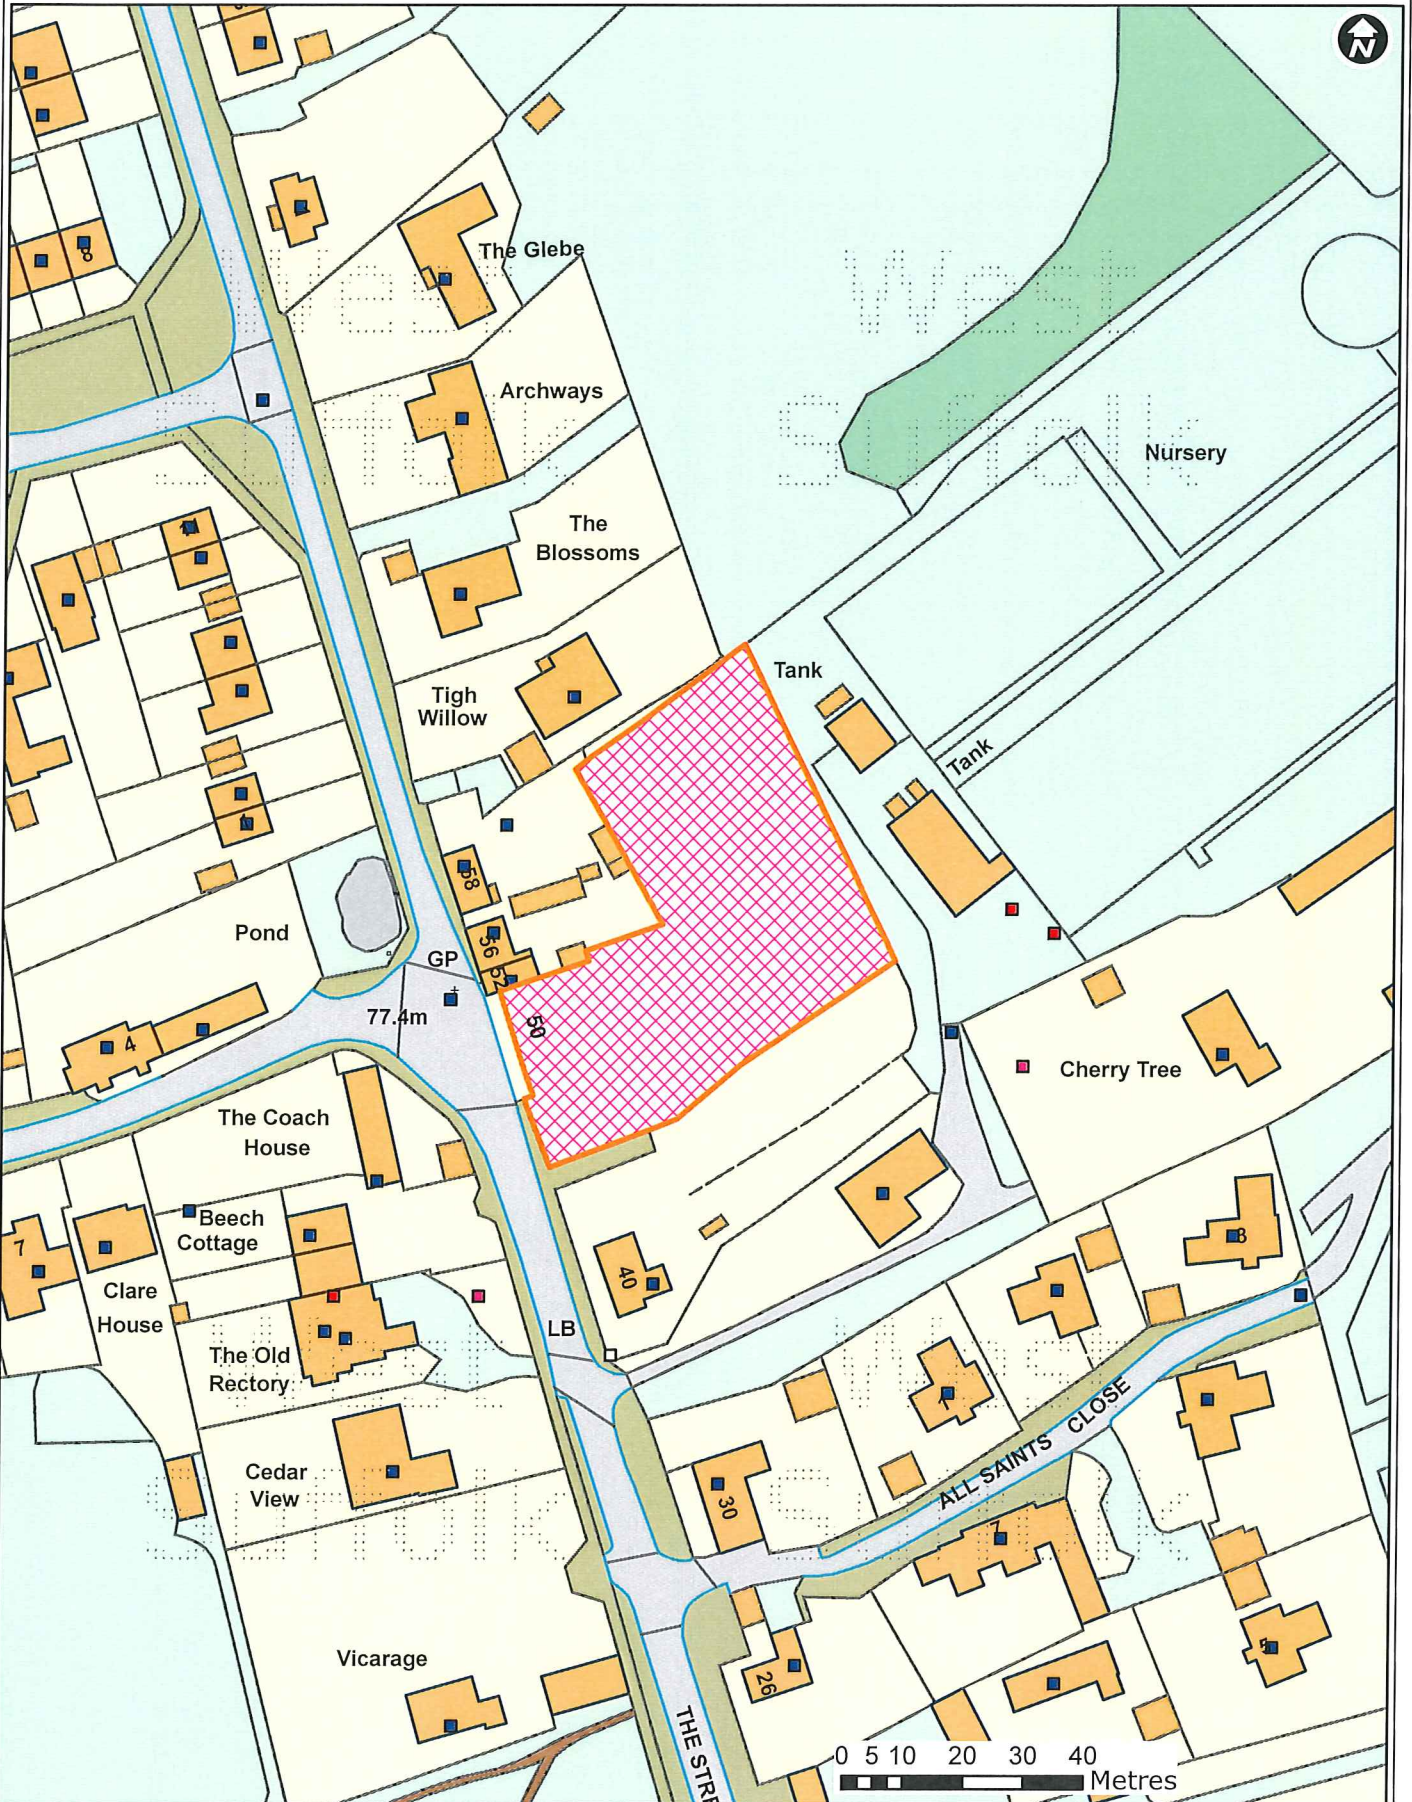

DC/16/1145/FUL

50 The Street, Gazeley

Forest Heath • St Edmundsbury

West Suffolk
working together

© Crown Copyright and database rights 2016 OS
100019675/100023282. You are not permitted to copy,
sub-license, distribute or sell any of this data to third parties
in any form. Use of this data is subject to terms and conditions.
See www.westsuffolk.gov.uk/disclaimer.cfm.

Scale: 1:1,250
Date: 18/01/2017